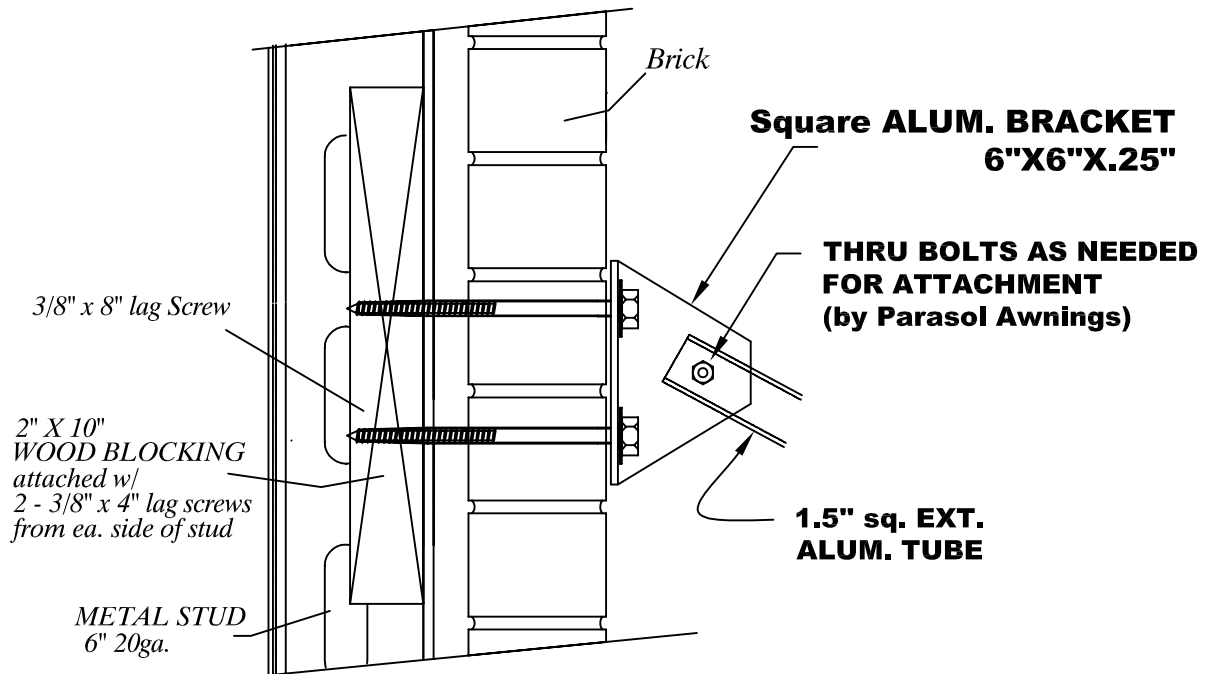

Flat Metal Canopy typical attachment detail

Brick/ Concrete/ Block

Top connections

Bottom connections

Commercial-Residential
4834 Hickory Hill
Memphis, TN

(901) 368-4477
fax 368-1798