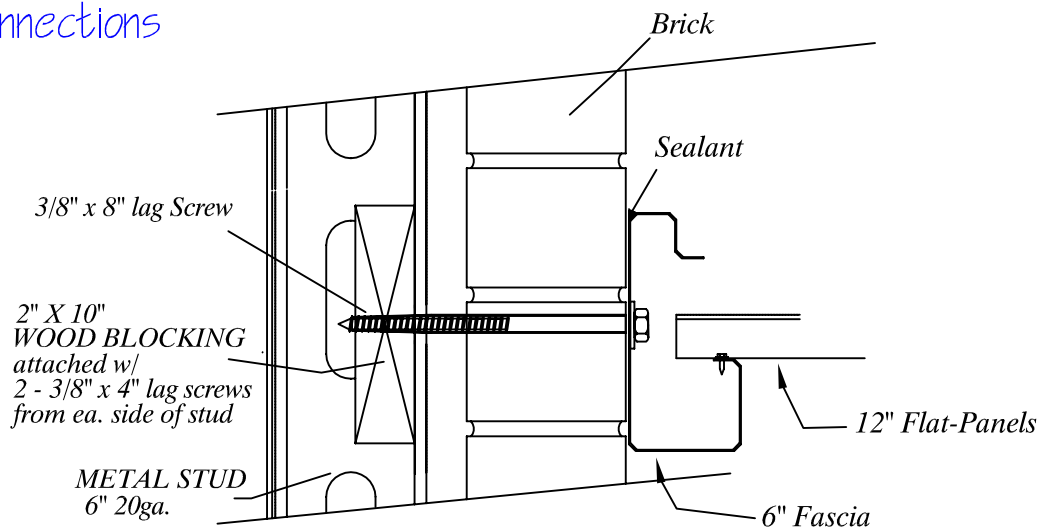

Flat Metal Canopy typical attachment detail

Brick/ Concrete/ Block

Top connections

Bottom connections

Commercial-Residential
4834 Hickory Hill
Memphis, TN

(901) 368-4477
fax 368-1798