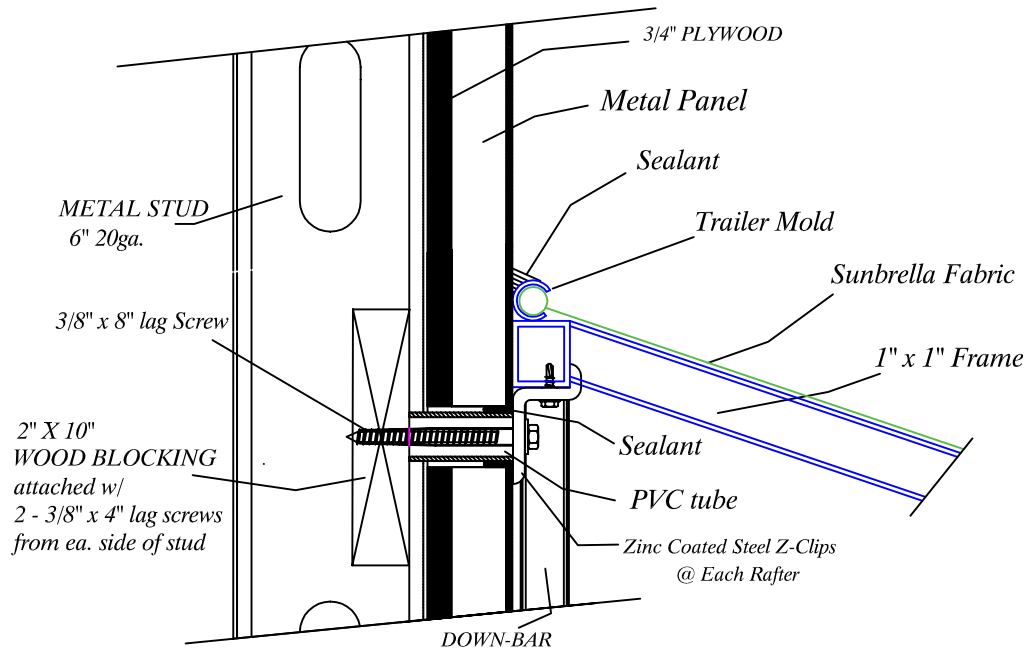

Fabric Awning typical attachment detail

Metal Panel/ Steel Siding

Top connections

Bottom connections

Commercial-Residential (901) 368-4477
4834 Hickory Hill
Memphis, TN fax 368-1798