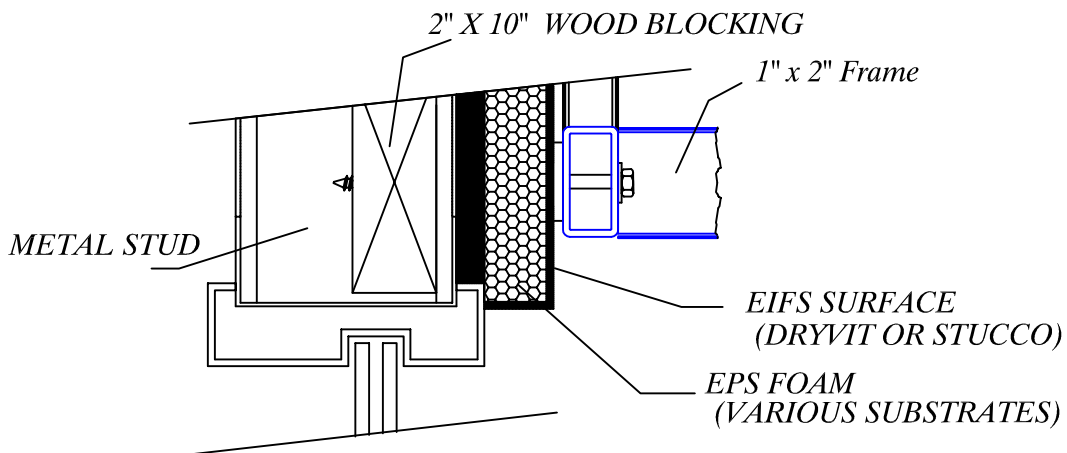

Standing Seam Awning typical attachment detail

DRYVIT/ EFIS/ STUCCO

Top connections

Bottom connections

Commercial-Residential (901) 368-4477
4834 Hickory Hill fax 368-1798
Memphis, TN