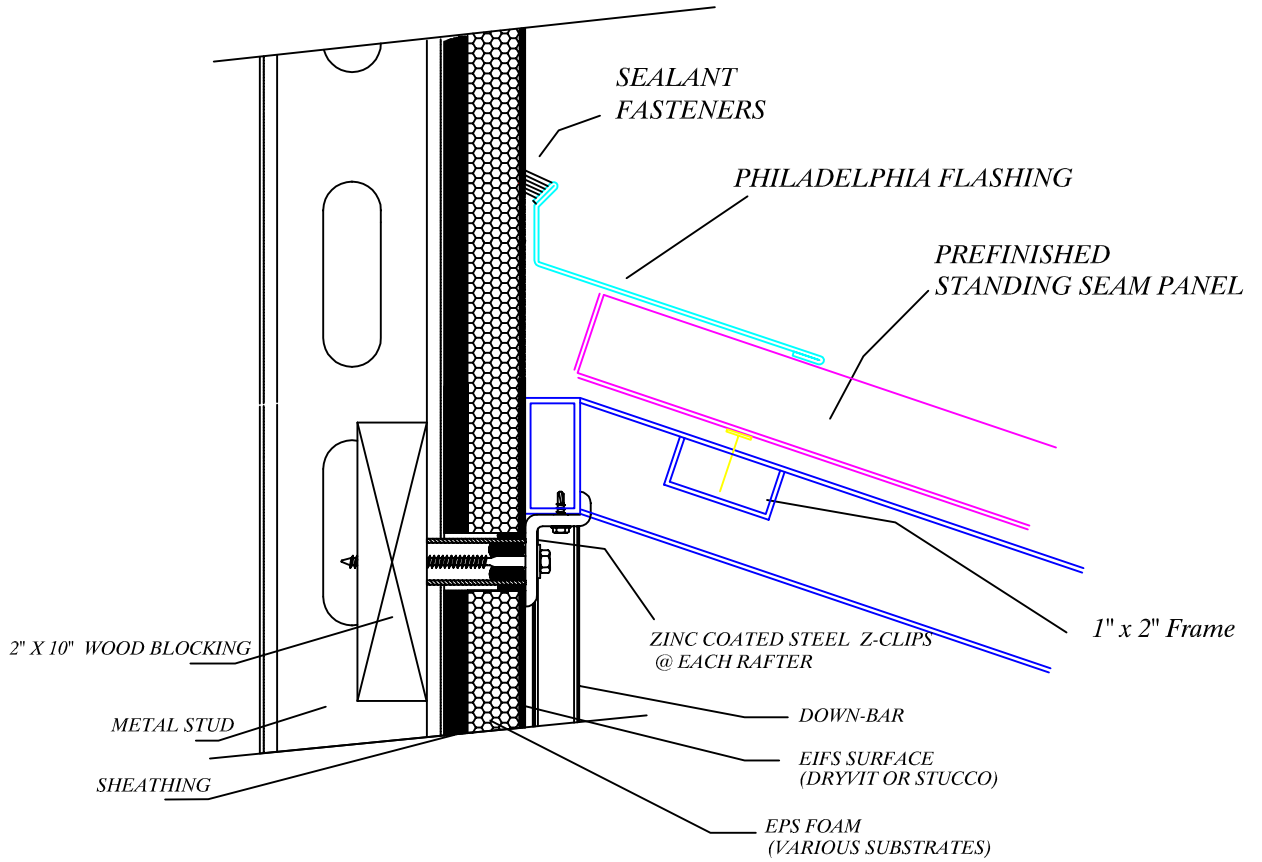

Standing Seam Awning typical attachment detail

DRYVIT/ EFIS/ STUCCO

Top connections

Bottom connections

Commercial-Residential (901) 368-4477
4834 Hickory Hill fax 368-1798
Memphis, TN