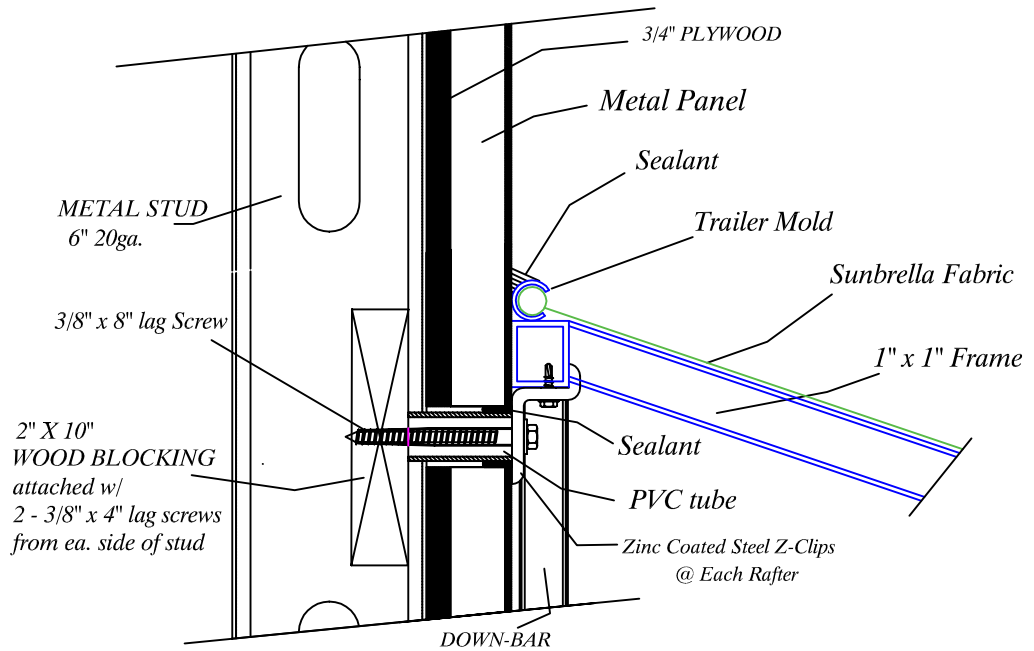

Fabric Awning typical attachment detail

Metal Panel/ Steel Siding

Top connections

Bottom connections

Commercial-Residential (901) 368-4477
4834 Hickory Hill fax 368-1798
Memphis, TN